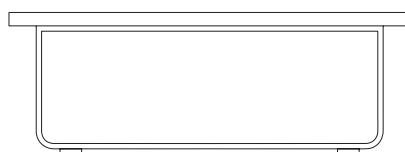

75/29,5

The new Bitta Lounge features a gentle, rounded design with sizes and proportions appropriate for small spaces. Thanks to its lightness and design it is ideal for public and residential areas, with seat and backrest cushions for greater ergonomic comfort.