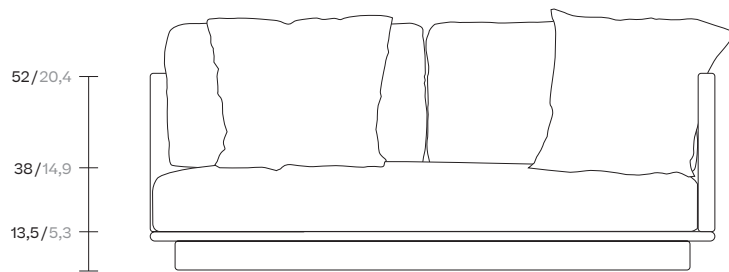

Giro
Right corner
connection module,
by Vincent Van Duysen

kettal

Right corner connection module

Designer
Vincent Van Duysen

Collection
Giro

Reference
KS7401900

1/4

cm/inch |----- 95/37,4 -----|

52/20,4

38/14,9

13,5/5,3

cm/inch |----- 180/70,8 -----|

Giro is a collection which can blend into interiors and exteriors due to its tactility and pure lines. In Giro, we have some variety of shapes, textures and materials (see the difference between the seating items and the coffee and side tables). And still all the items merge harmoniously together to create a warm, tactile and pleasant atmosphere.