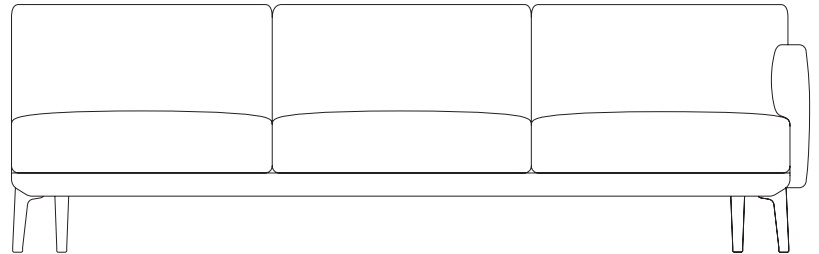

Right corner 3 seater “end”

Designer
Rodolfo Dordoni

Collection
Boma

Reference
KS2502100

1/2

The Boma collection, designed by Rodolfo Dordoni for Kettal, was born from the need of high performances of outdoor environment, without sacrificing the increasing demand for comfort that new products have to face. Therefore the structure is organized around a frame entirely made of aluminum, capable of hiding in the essentiality of its lines either the quality of the used materials and the chance of easy articulation in different compositions.

cm/inch