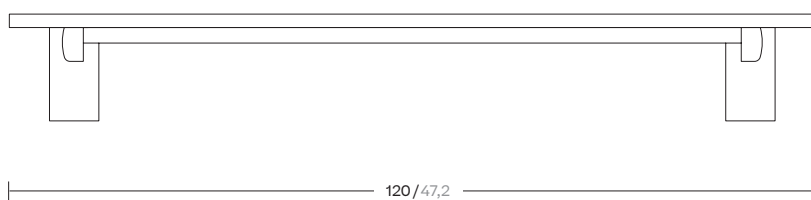

Centre table 120x120

Designer
Rodolfo Dordoni

Collection
Molo

Reference
KS4210700

1/3

This is an example of a modular sofa in its purest form. Its orthogonal geometry is based on a rectangular modularity design, which means it can be easily adapted to suit any situation and optimise the space in which it sits.

Each module can be taken apart and re-organised, creating new uses and configurations.

The design is aesthetically minimalistic with intentionally oversized pieces.

On the other hand, the decorative elements have conscientiously not been emphasised in order to give centre stage to the various combinations of fabric, colours and carefully selected details.