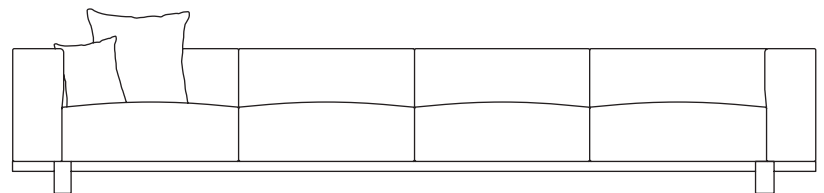

Molo
4 Seater sofa
by Rodolfo Dordoni

kettal

4 Seater sofa

Designer
Rodolfo Dordoni

Collection
Molo

Reference
GKS421200

1/3

This is an example of a modular sofa in its purest form. Its orthogonal geometry is based on a rectangular modularity design, which means it can be easily adapted to suit any situation and optimise the space in which it sits.

Each module can be taken apart and re-organised, creating new uses and configurations.

The design is aesthetically minimalistic with intentionally oversized pieces.

On the other hand, the decorative elements have conscientiously not been emphasised in order to give centre stage to the various combinations of fabric, colours and carefully selected details.

98/38,5

cm/inch

63/24,8

38/14,9

cm/inch

348/137

kettal

4 Seater sofa