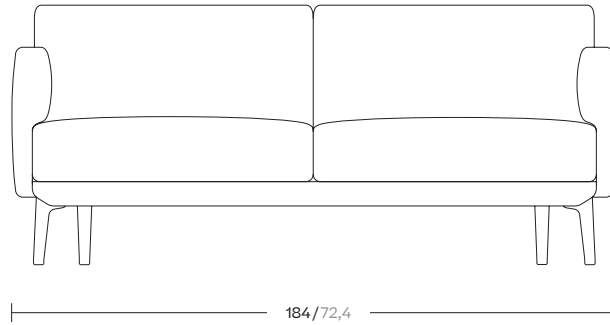

Boma

2 Seater Sofa

by Rodolfo Dordoni

kettal

2 Seater Sofa

Designer
Rodolfo Dordoni

Collection
Boma

Reference
KS2500200

1/2

The Boma collection, designed by Rodolfo Dordoni for Kettal, was born from the need of high performances of outdoor environment, without sacrificing the increasing demand for comfort that new products have to face. Therefore the structure is organized around a frame entirely made of aluminum, capable of hiding in the essentiality of its lines either the quality of the used materials and the chance of easy articulation in different compositions.

cm/inch

79/31,1

66/25,9

43/16,9

cm/inch

kettal

2 Seater Sofa

Designer
Rodolfo Dordoni